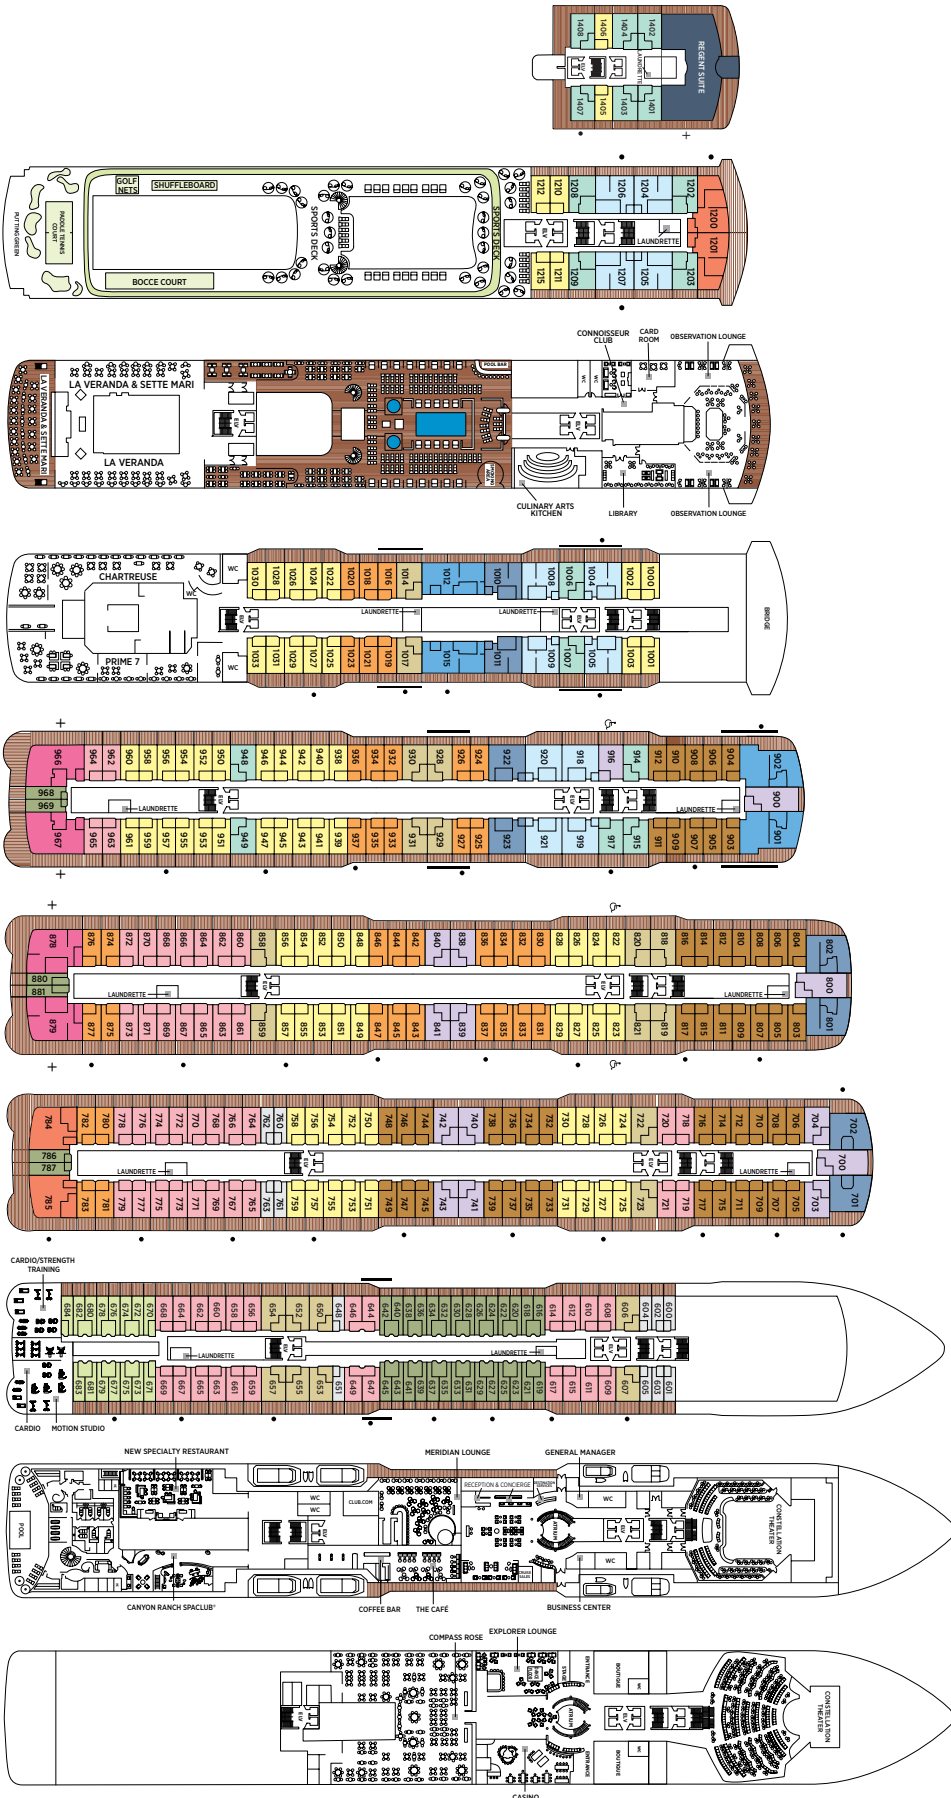

- RS REGENT SUITE
- MS MASTER SUITE
- GS GRAND SUITE
- ES EXPLORER SUITE
- SS1 SEVEN SEAS SUITE
- SS2 SEVEN SEAS SUITE
- A PENTHOUSE SUITE ★
- B PENTHOUSE SUITE ★
- C PENTHOUSE SUITE ★
- D CONCIERGE SUITE
- E CONCIERGE SUITE
- F1 SUPERIOR SUITE
- F2 SUPERIOR SUITE
- G1 DELUXE VERANDA SUITE ★
- G2 DELUXE VERANDA SUITE ★
- H VERANDA SUITE ★

- + 2-bedroom suite accommodates up to 6 guests
- Convertible sofa bed
- ♿ Wheelchair accessible suites 822, 823, and 916 have shower stall instead of bathtub
- Connecting suites
- ★ Bathroom features a glass-enclosed shower instead of a bathtub in category A, B, C, G1, G2 and H

CONTACT YOUR TRAVEL AGENT | CALL 1.844.4REGENT (1.844.473.4368) OR VISIT WWW.RSSC.COM